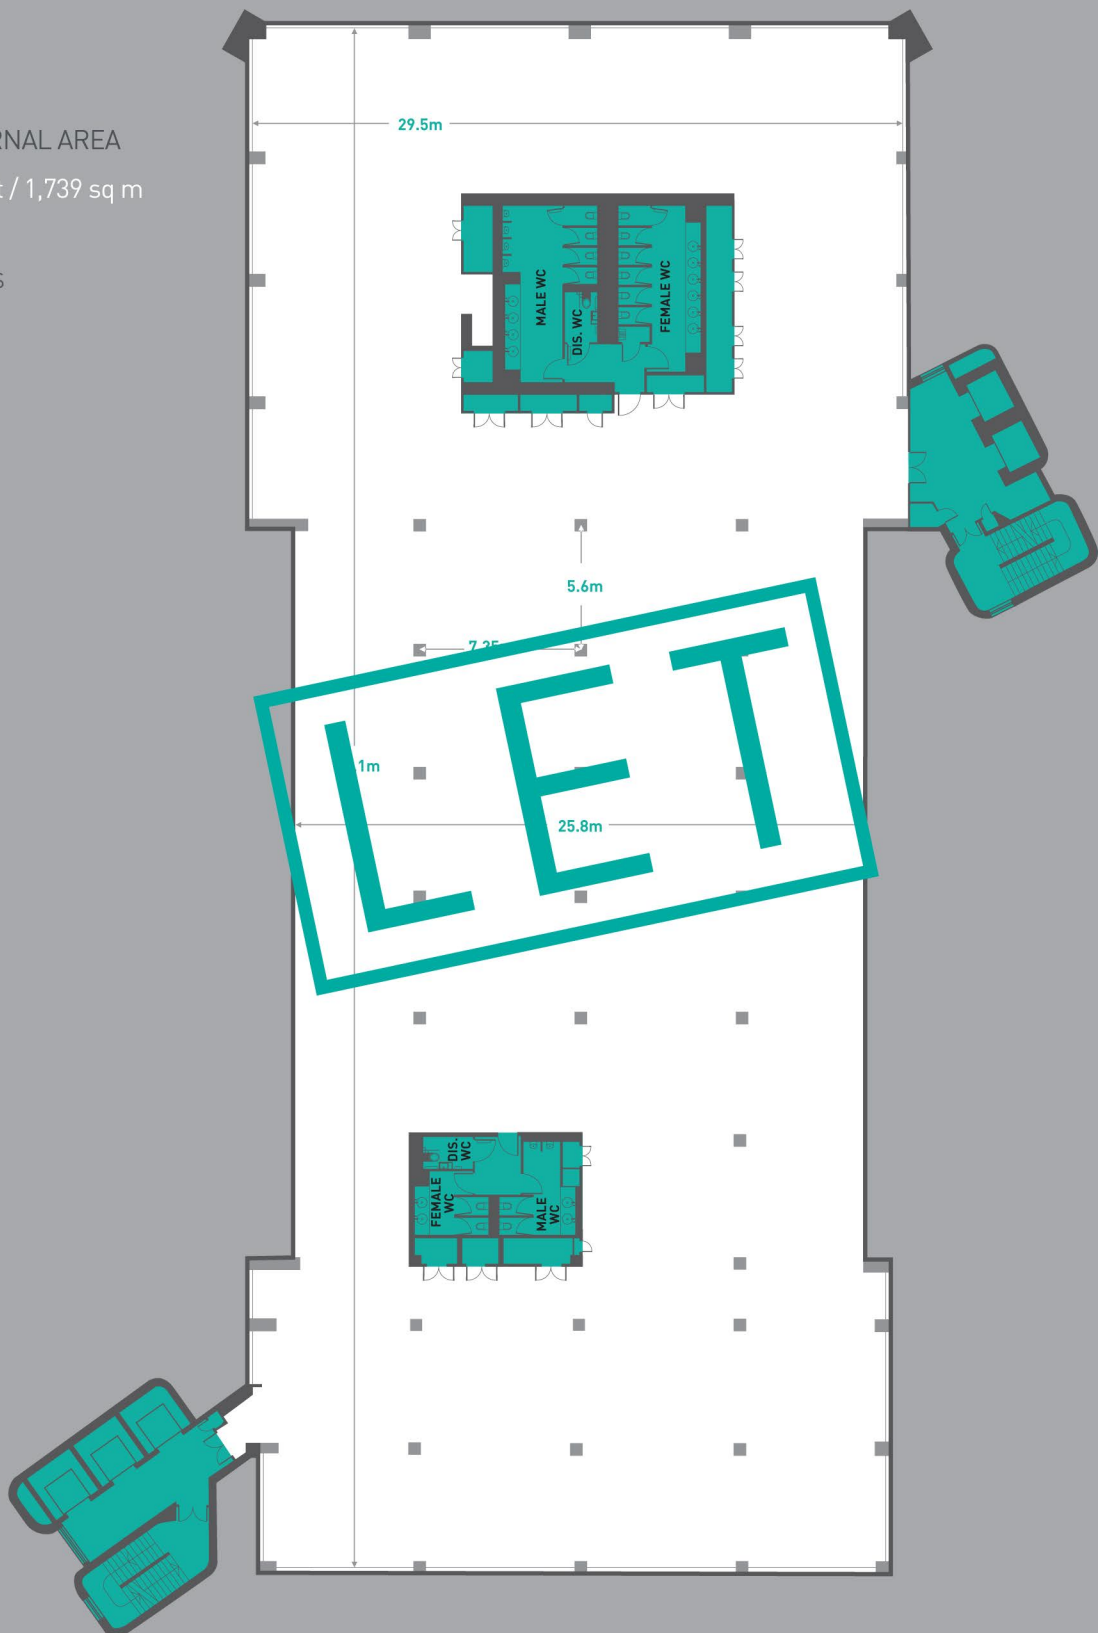

LEVEL THREE

NET INTERNAL AREA
18,718 sq ft / 1,739 sq m

- OFFICES
- CORE

Not to scale, for indicative purposes only.