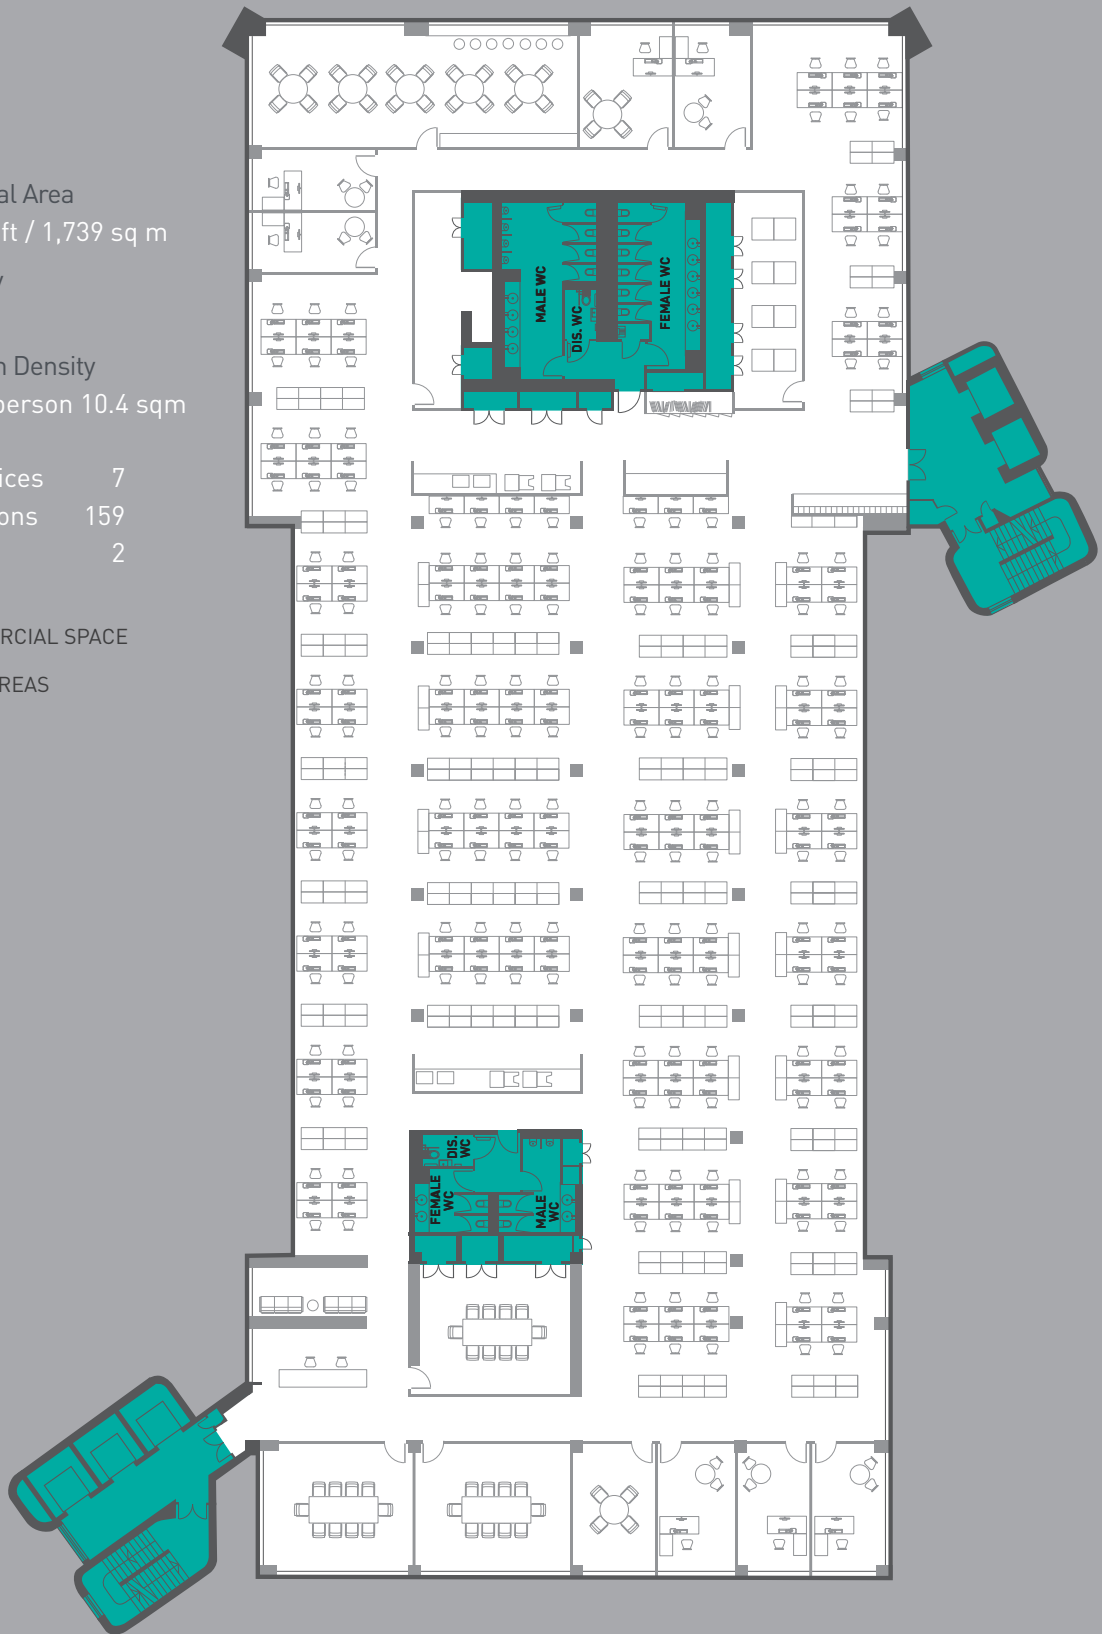

CORPORATE LAYOUT

LEVEL 3

Net Internal Area
18,718 sq ft / 1,739 sq m

Occupancy
168

Occupation Density
Area per person 10.4 sqm

Single Offices 7
Workstations 159
Reception 2

COMMERCIAL SPACE
 CORE AREAS

Not to scale, for indicative purposes only.