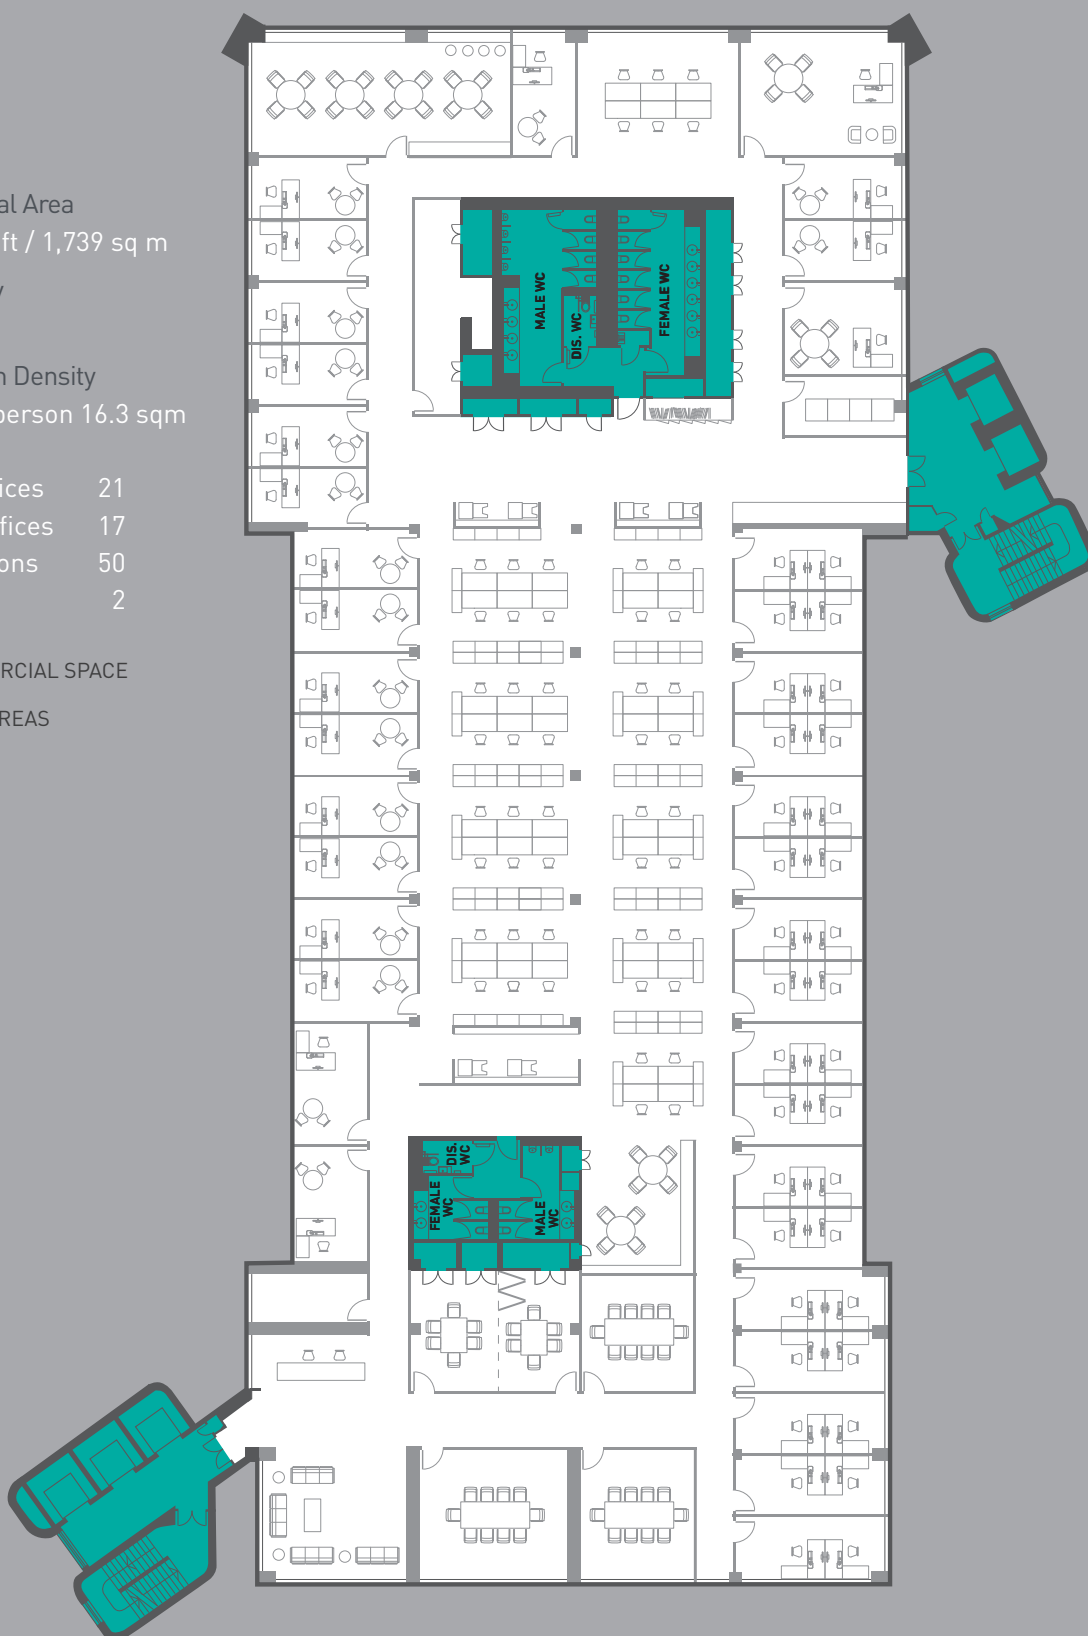

LEGAL LAYOUT

LEVEL 3

Net Internal Area
18,718 sq ft / 1,739 sq m

Occupancy
107

Occupation Density
Area per person 16.3 sqm

Single Offices	21
Double Offices	17
Workstations	50
Reception	2

-  COMMERCIAL SPACE
-  CORE AREAS

Not to scale, for indicative purposes only.