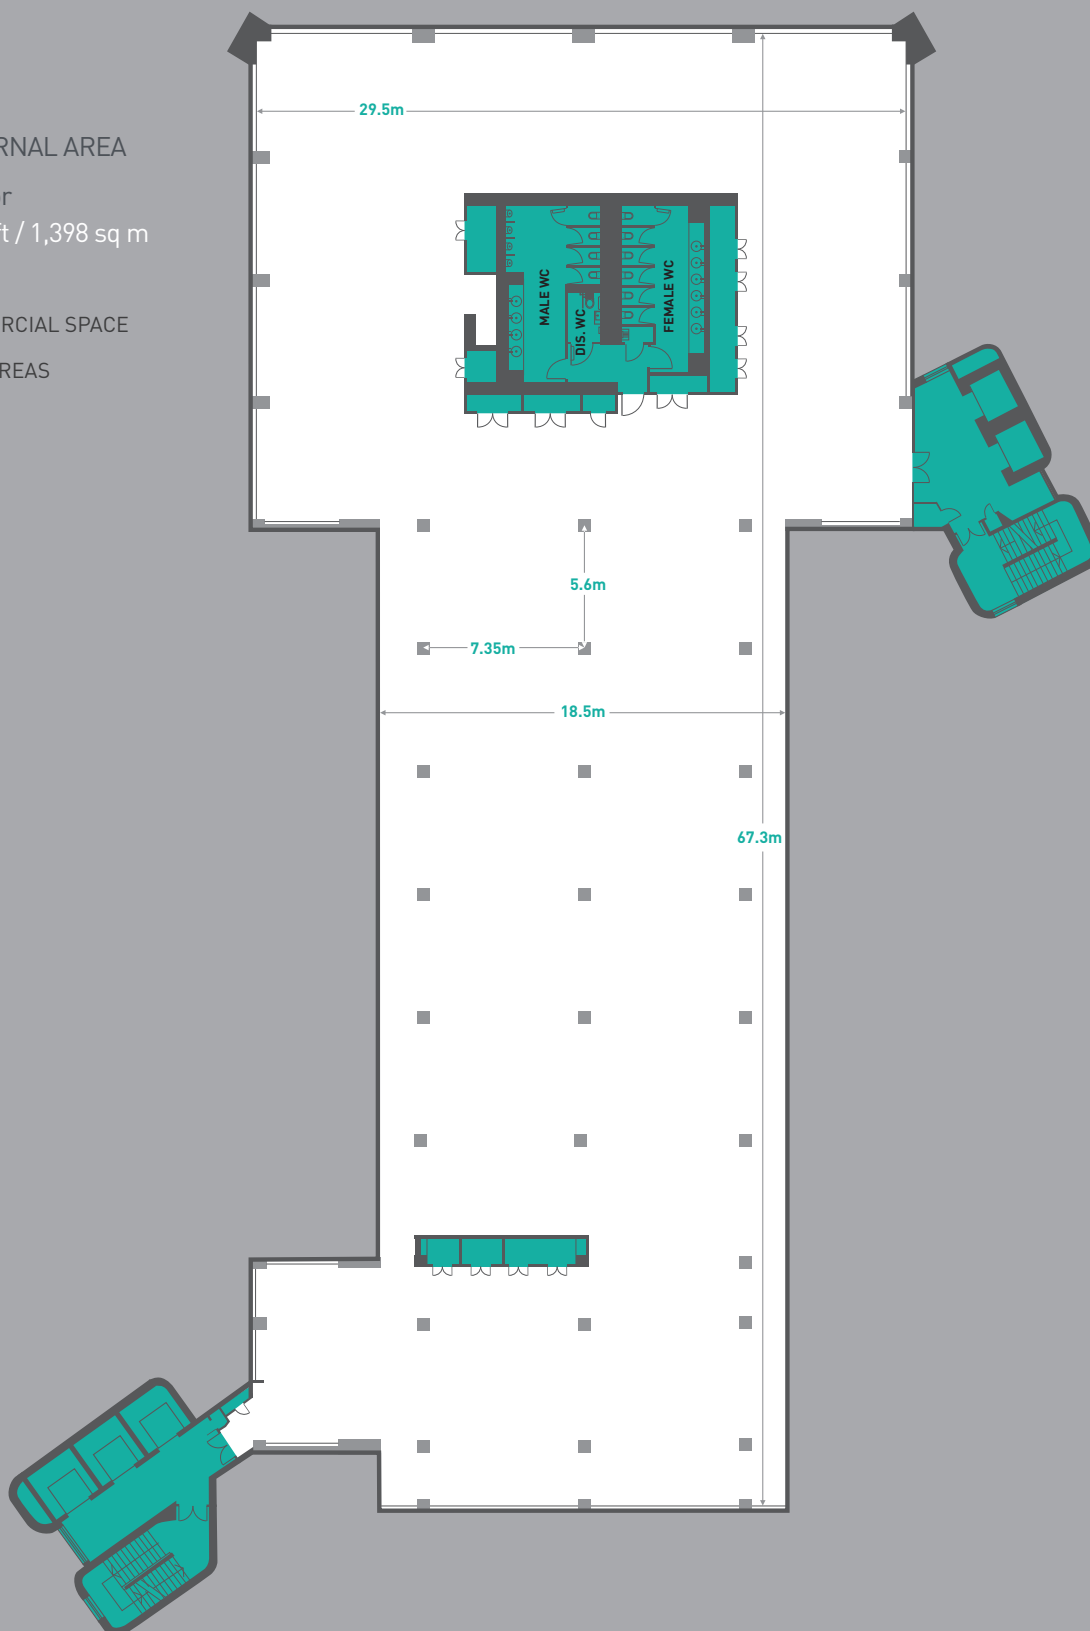

# LEVEL FOUR

NET INTERNAL AREA  
Office Floor  
15,043 sq ft / 1,398 sq m

- COMMERCIAL SPACE
- CORE AREAS

Not to scale, for indicative purposes only.