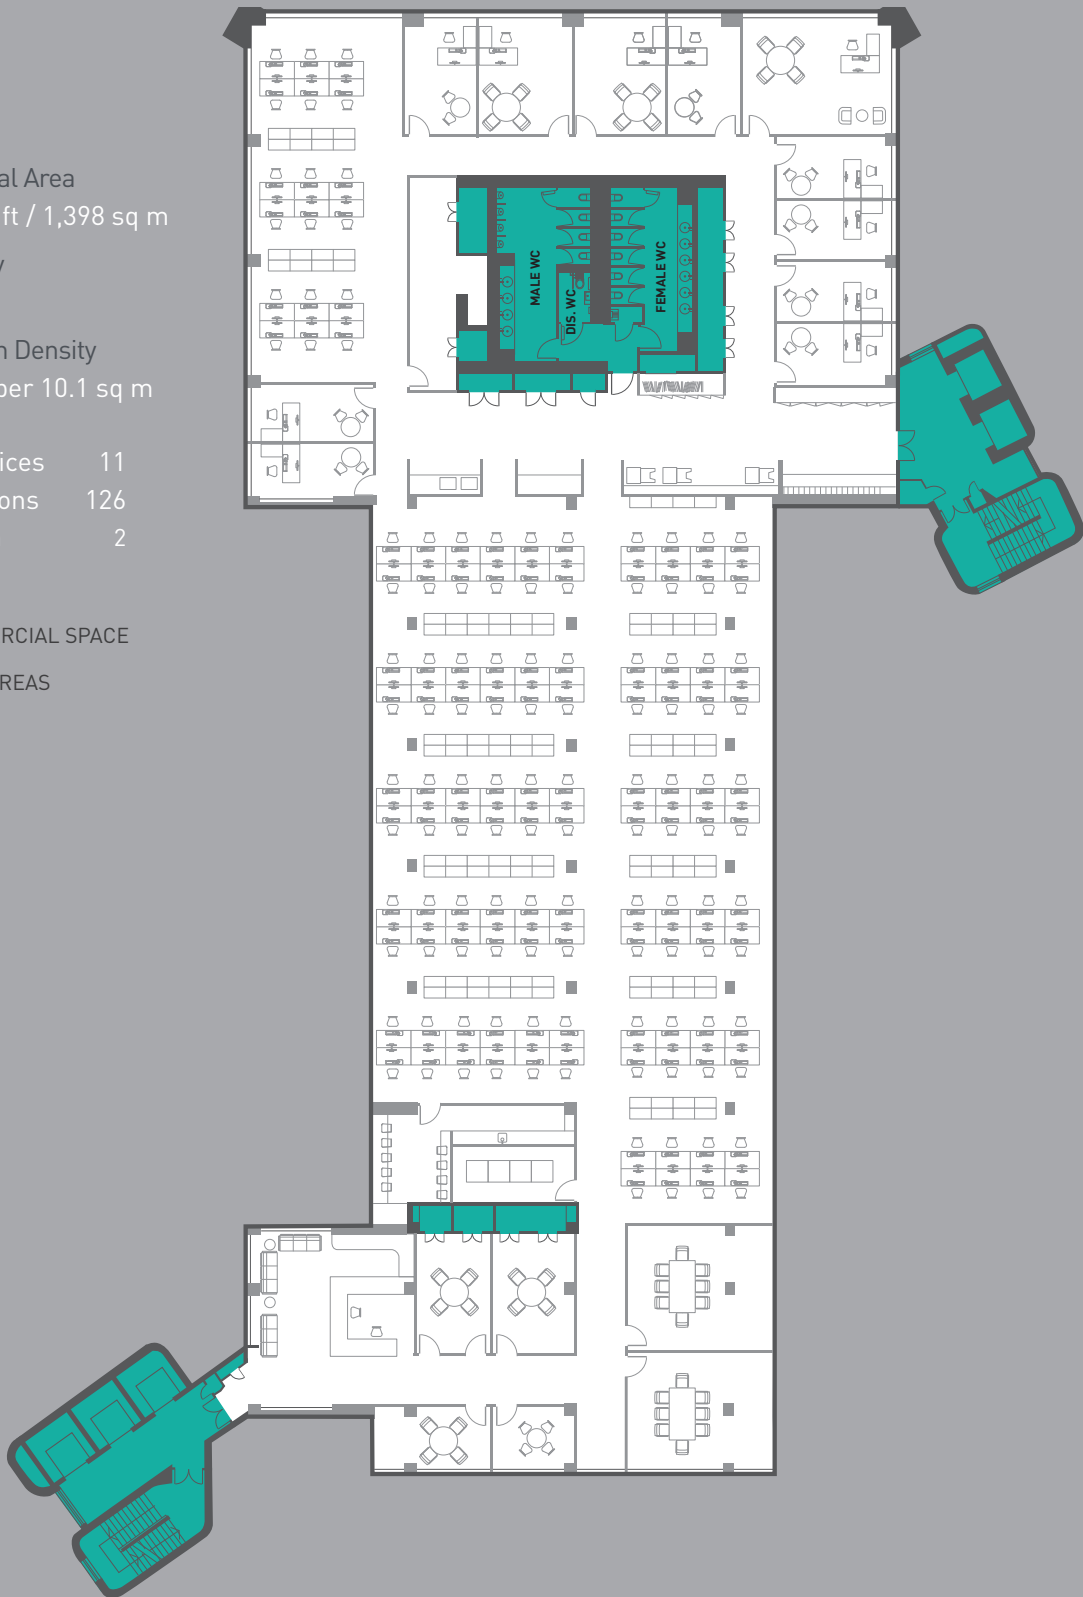

# CORPORATE LAYOUT

## LEVEL 4

Net Internal Area  
15,043 sq ft / 1,398 sq m

Occupancy  
139

Occupation Density  
1 person per 10.1 sq m

Single Offices	11
Workstations	126
Reception	2

-  COMMERCIAL SPACE
-  CORE AREAS

Not to scale, for indicative purposes only.