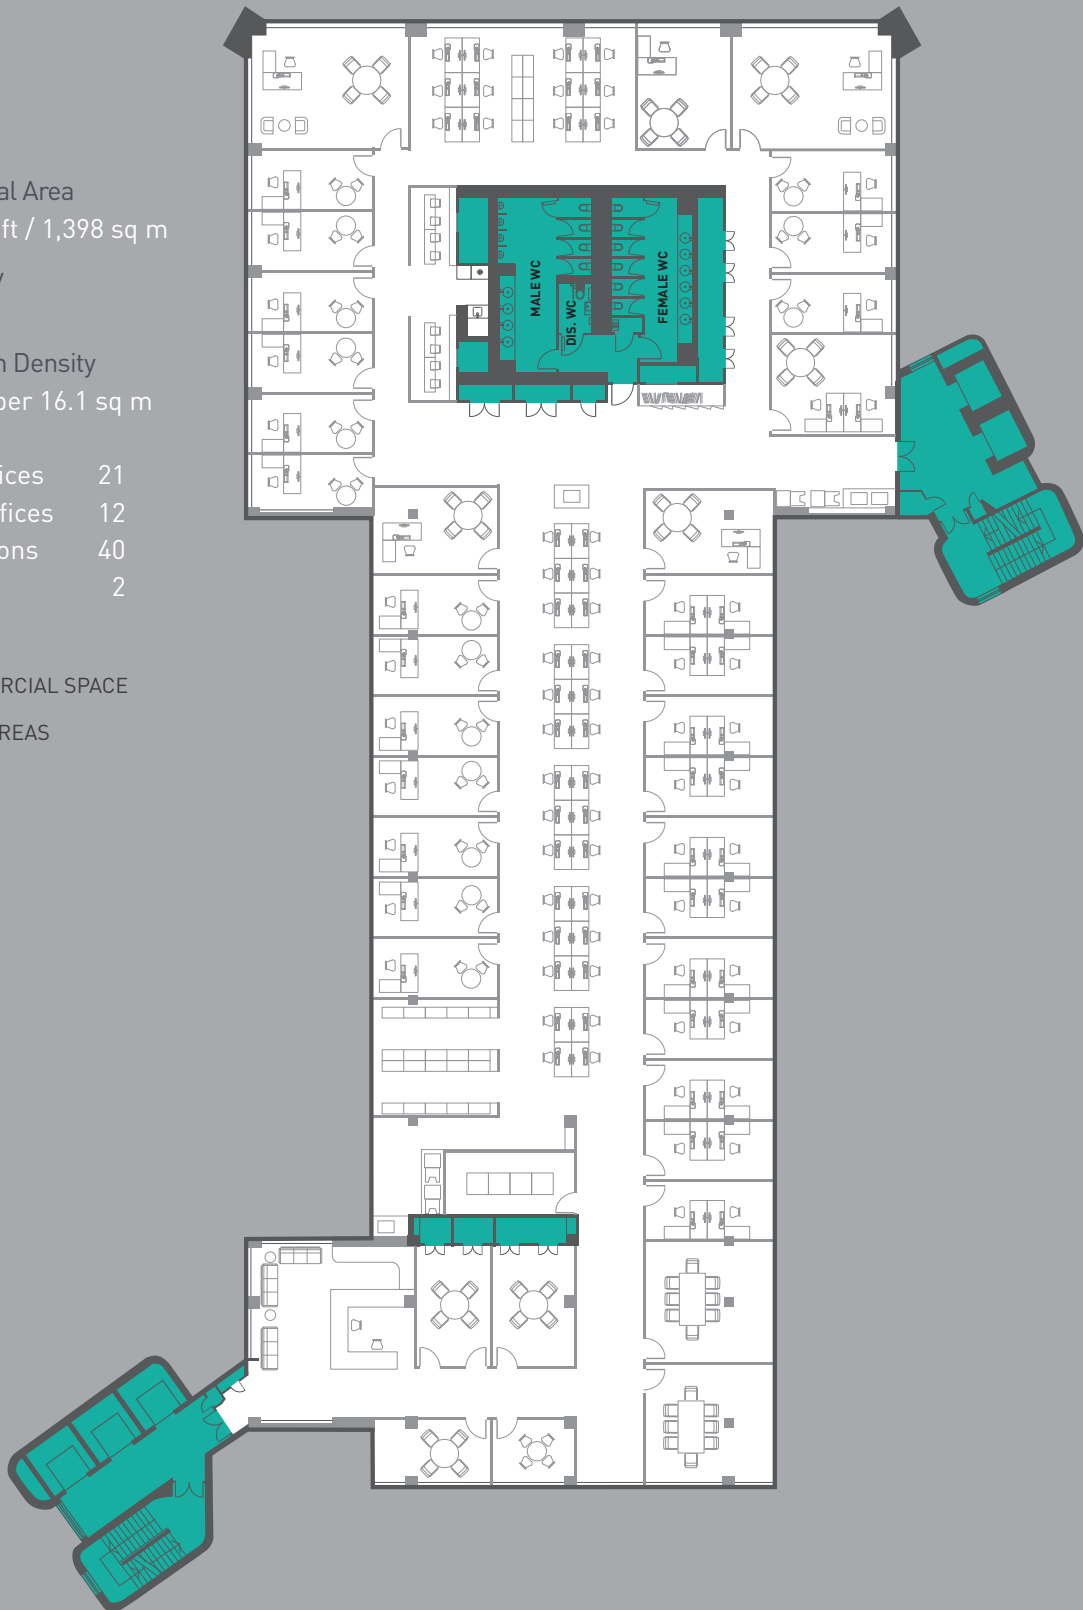

LEGAL LAYOUT

LEVEL 4

Net Internal Area
15,043 sq ft / 1,398 sq m

Occupancy
87

Occupation Density
1 person per 16.1 sq m

Single Offices	21
Double Offices	12
Workstations	40
Reception	2

-  COMMERCIAL SPACE
-  CORE AREAS

Not to scale, for indicative purposes only.