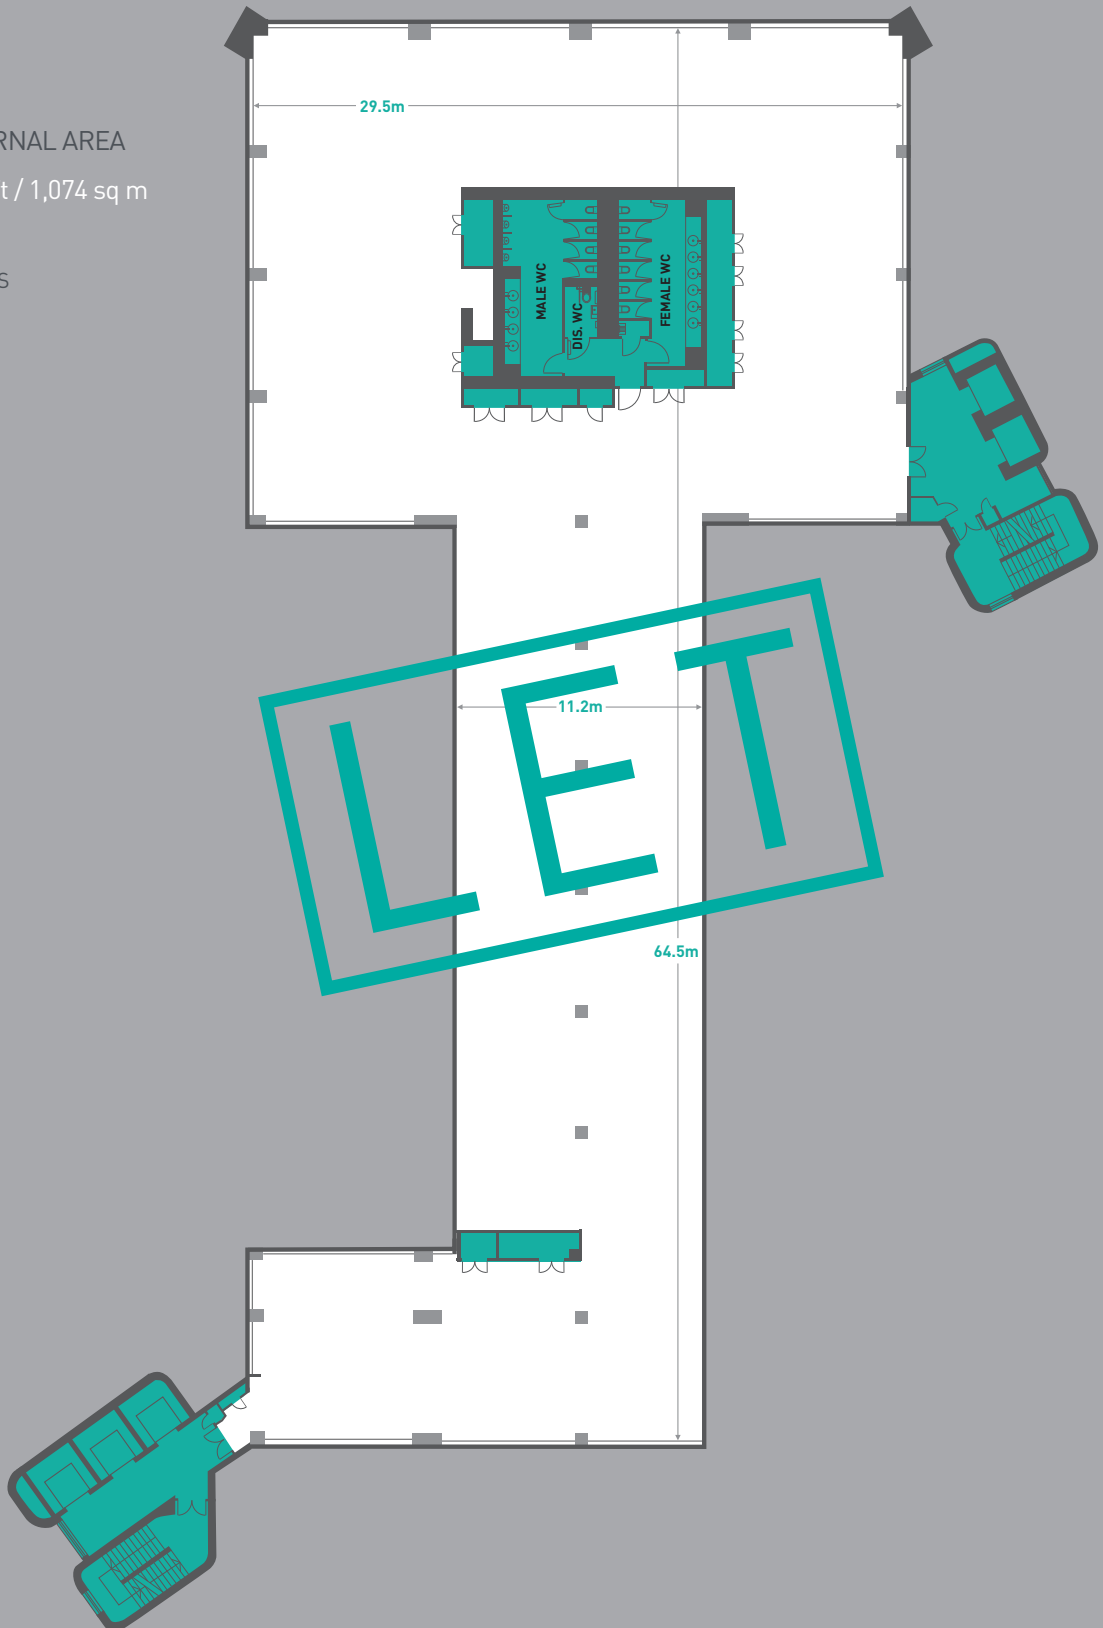

LEVEL FIVE

NET INTERNAL AREA
11,556 sq ft / 1,074 sq m

- OFFICES
- CORE

Not to scale, for indicative purposes only.