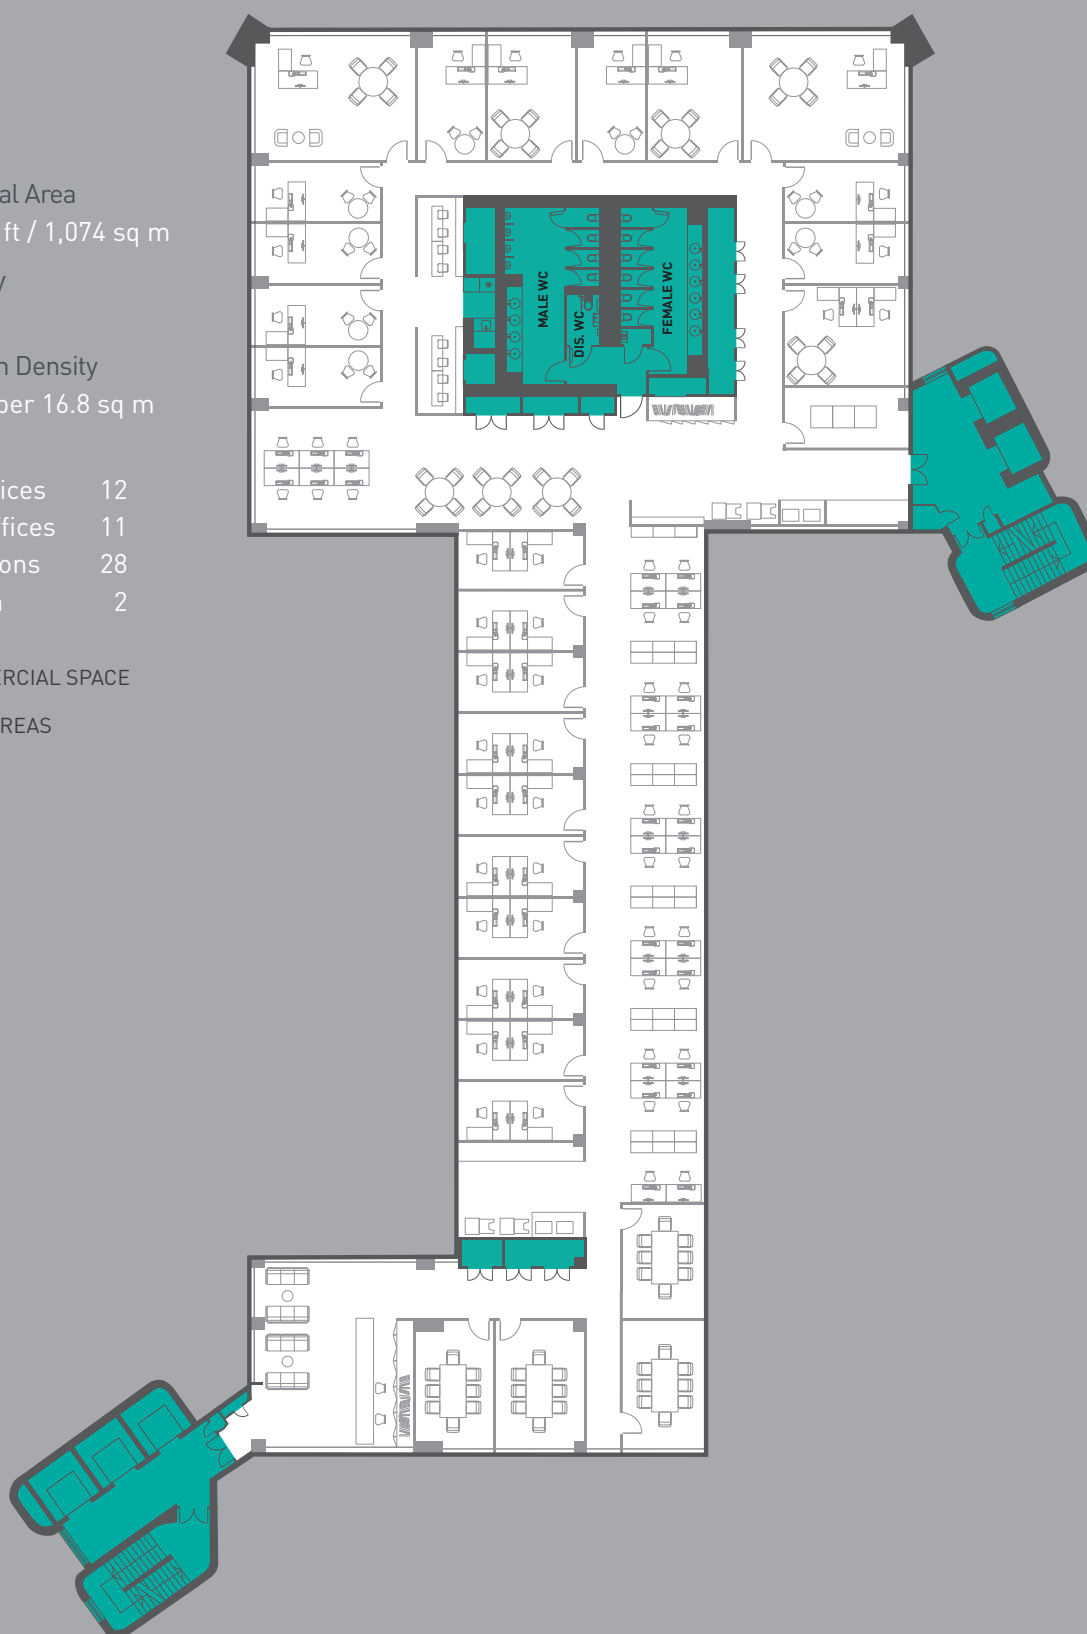

LEGAL LAYOUT

LEVEL 5

Net Internal Area
11,556 sq ft / 1,074 sq m

Occupancy
64

Occupation Density
1 person per 16.8 sq m

Single Offices	12
Double Offices	11
Workstations	28
Reception	2

- COMMERCIAL SPACE
- CORE AREAS

Not to scale, for indicative purposes only.